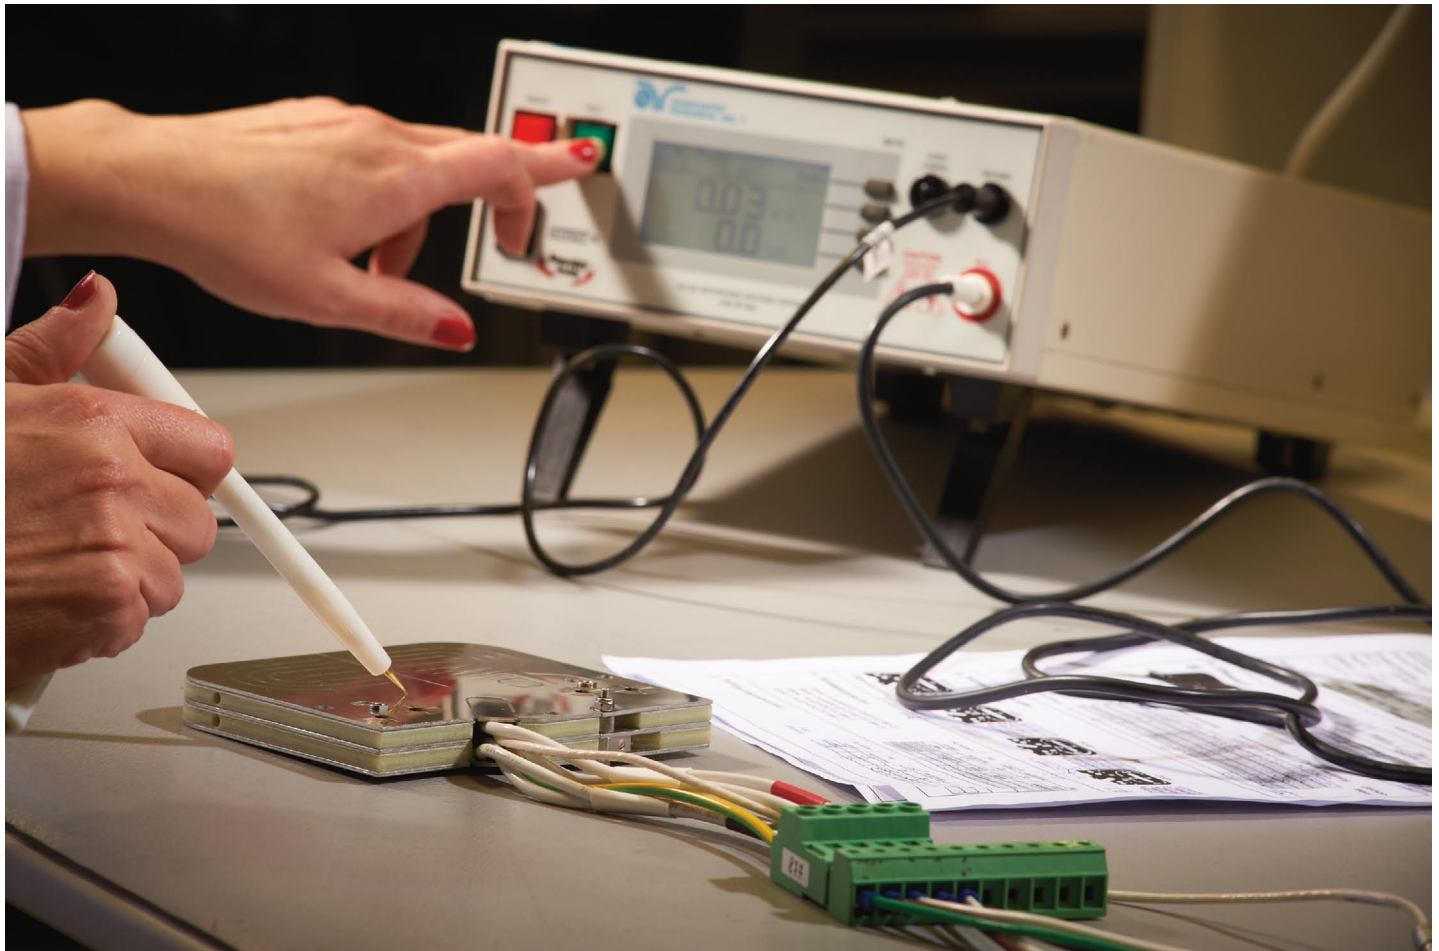

WIJDEVEN

Inductive Intelligence

Wijdeven Motion
De Scheper 303
5688 HP Oirschot
Nederland

T +31 499 320130
F +31 499 320131
E info@wijdeven.com
www.wijdeven.com

Wijdeven is a modern, dynamic and technology driven company with an experience of more than 70 years. Wijdeven is competent in areas of engineering, production and sales of transformers, coils, magnet assy's and electro mechanics.

Wijdeven has more than 100 well motivated employees divided over two ISO-9001 certified facilities in Oirschot and Ter Apel. Besides our own facilities in The Netherlands Wijdeven has co-activities in Eastern Europe and Far East.

We are known for: short time to market, innovative and cost efficient. Focus markets are medical, machine equipment, semicon and energy.

Wijdeven will present items of the business units Power and Motion e.g. transformers, coils, linear motors, voice coil actuators, direct drive motors, magnet assy's and gravity compensators.